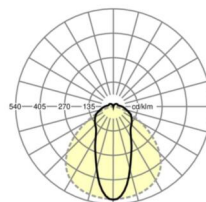

CHARACTERISTICS

Order number	19150004084
EAN number	4020863413928
Commodity code	94051190
Certification mark	IP 20, Protection class I, ENEC10 VDE, F, HACCP DIN10500/Food/IFS-application-related suitability/BRC, Indoor, CE
Impact resistance (IK rating)	IK03 (10°C bis 35°C)
Ambient temperatur	ta 10°C to 35°C
Warranty period	5 years
State funding programs	BEG - Federal funding for efficient buildings (valid only for Germany)

ELECTRICAL ENGINEERING

Controller	Electronic driver (1 pcs.)
System output	42W
Mains voltage	230V/50Hz
Energy efficiency class/light source	C

LIGHTING TECHNOLOGY

Placement	LED, Colour rendering/Light colour CRI ≥ 80 / 3000K
Colour tolerance (MacAdam)	3SDCM
Photobiological safety (Luminaire)	RG1
Nominal luminous flux	6975lm
LED service life	50000h L80/B10 (Tq 35°C)
Luminaire luminous efficiency	168lm/W
Beam angle	45° (C0) / 100° (C90)
UGR lat./long.	23.5 / 23.5

MECHANICS

Housing colour	black RAL 9005
Dimensions (LxWxH/DxH)	1531mm x 63mm x 54mm
Weight (net)	2kg
Type of installation	Mounting rail system installation, Light structure

Dimensions

L	1531 mm	Length
B	63 mm	Width
H	54 mm	Height

DEEP-LINK

<https://www.regiolux.de/en/article/19150004084>

Reference	LED 7500lm 830
ηLB	100 %
Φ ↓/↑	90 % / 10 %
UGR lat./long.	23.5 / 23.5